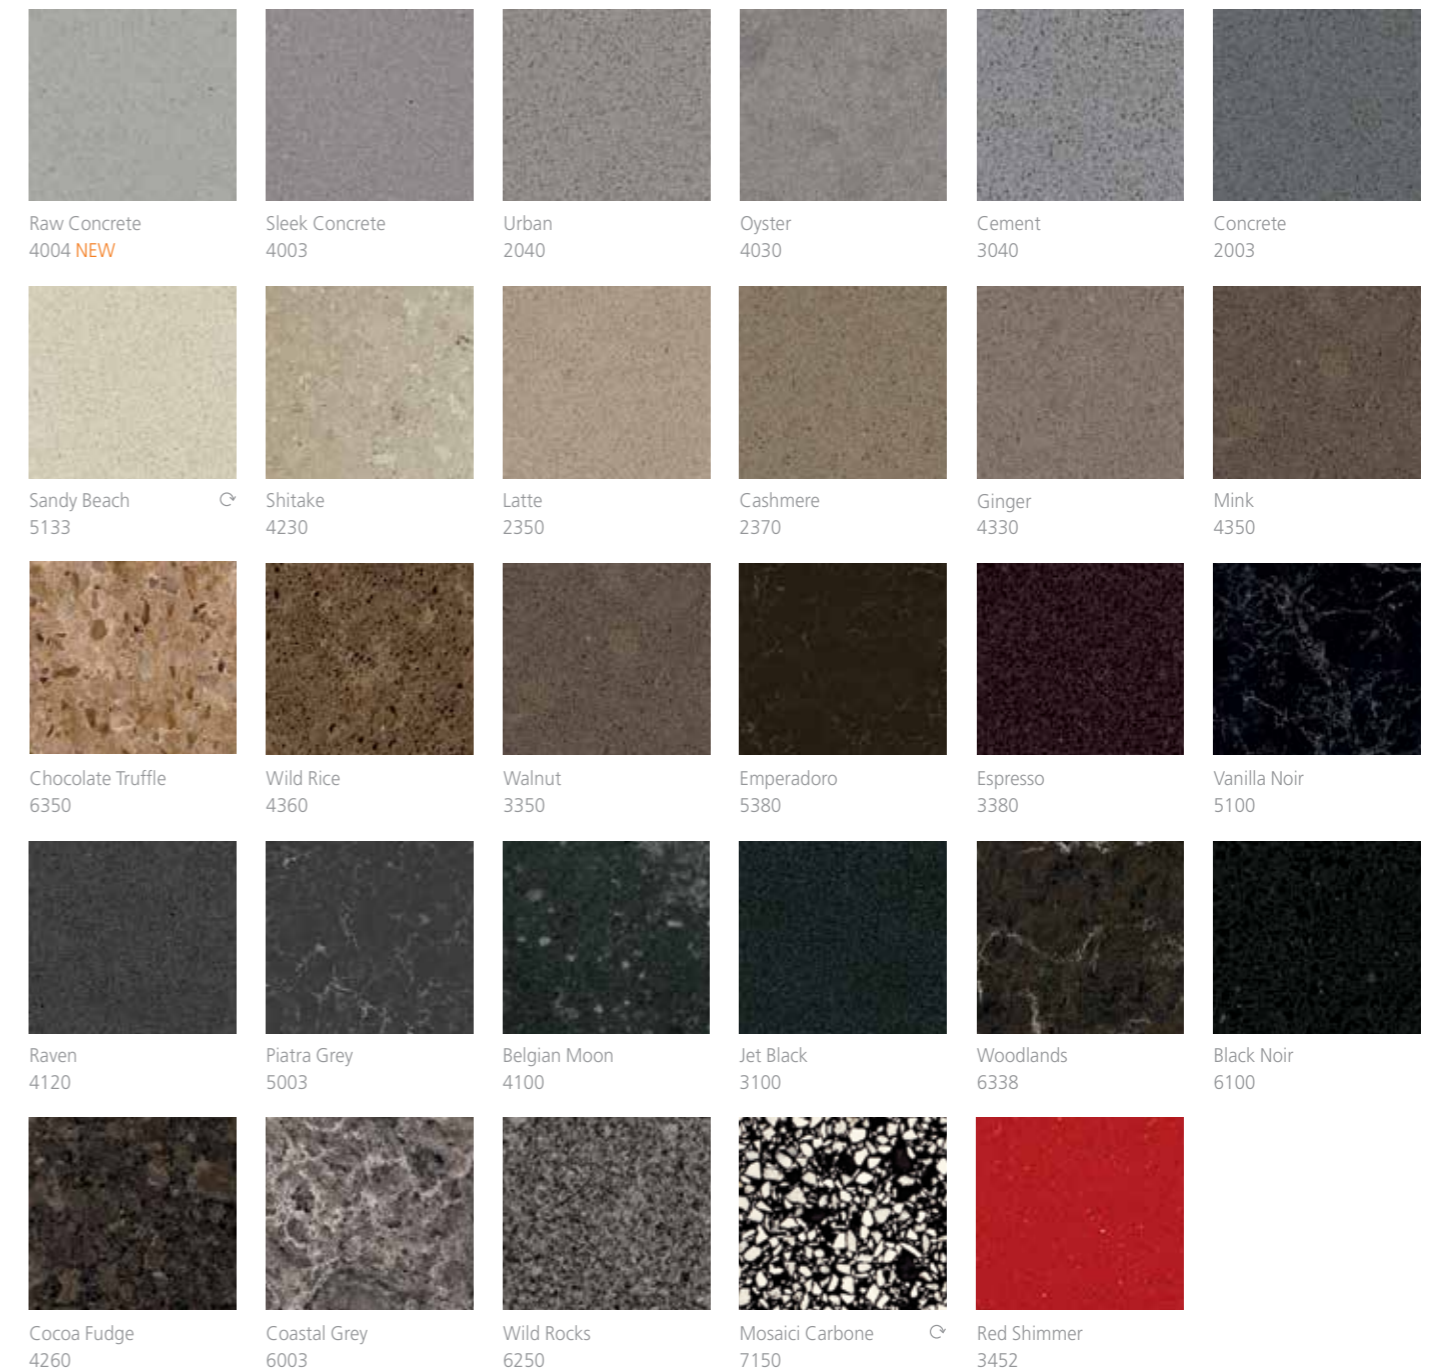

Opposite: 5131 Calacatta Nuvo

4001 Fresh Concrete

Our new 2015 colours - the Concrete series

4004 Raw Concrete

Caesarstone has taken on the new raw trend of industrial design and pushed it further with the innovative Concrete Series. This series makes a genuine design statement, combining the coarse concrete trend fused together with Caesarstone's enduring quality and durability to deliver a surface of unparalleled performance and style.

Raw Concrete 4004

Raw Concrete is a rougher version of the refined and delicate sleek concrete. Our designers have developed a colour that captures the spirit of the latest coarse concrete trend and fused it with Caesarstone's quality, durability and easy care and maintenance. A surface that makes a genuine design statement and will define the tone of any space.

Opposite: 4004 Raw Concrete

5130 Cosmopolitan White

5134 Urban Safari

5133 Symphony Grey

5212 Taj Royale

Our new 2015 colours - the Supernatural series

Supernatural combines the spirit of nature with the higher performance of Caesarstone. So many have been inspired by nature but none have captured its true essence quite like the designs in Caesarstone's Supernatural Series. A range that mirrors the complexity, emotion and uniqueness of natural stone while delivering superior quality and durability. Visually stunning, all the designs in the Supernatural Series have incredible depth, astonishing clarity and capture the essence of nature for your interiors.

Opposite: 5100 Vanilla Noir

The Classic Collection

The Timeless Colour Collection

This classic, multi-colour collection ranges from salt-and-pepper motifs to vivid colour blends, ideal for a variety of residential and commercial applications. Classic colours are available in three different finishes: polished, honed (matte or non-glossy) and viento (textured).