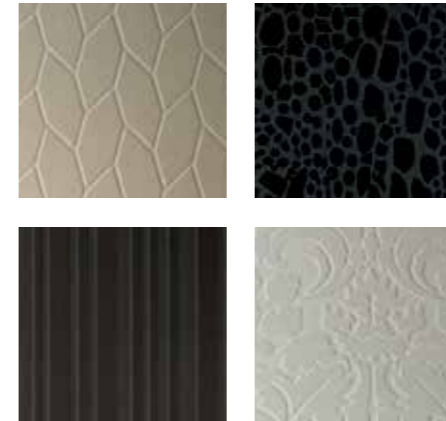

Motivo

The Patterned Textured Collection
The Motivo Collection offers tangibly textured surfaces with various design patterns. This collection is based on a patented manufacturing process, combining two distinct types of finishes to create an embossed 3D effect that adds astonishing texture and a genuine statement to your chosen design.