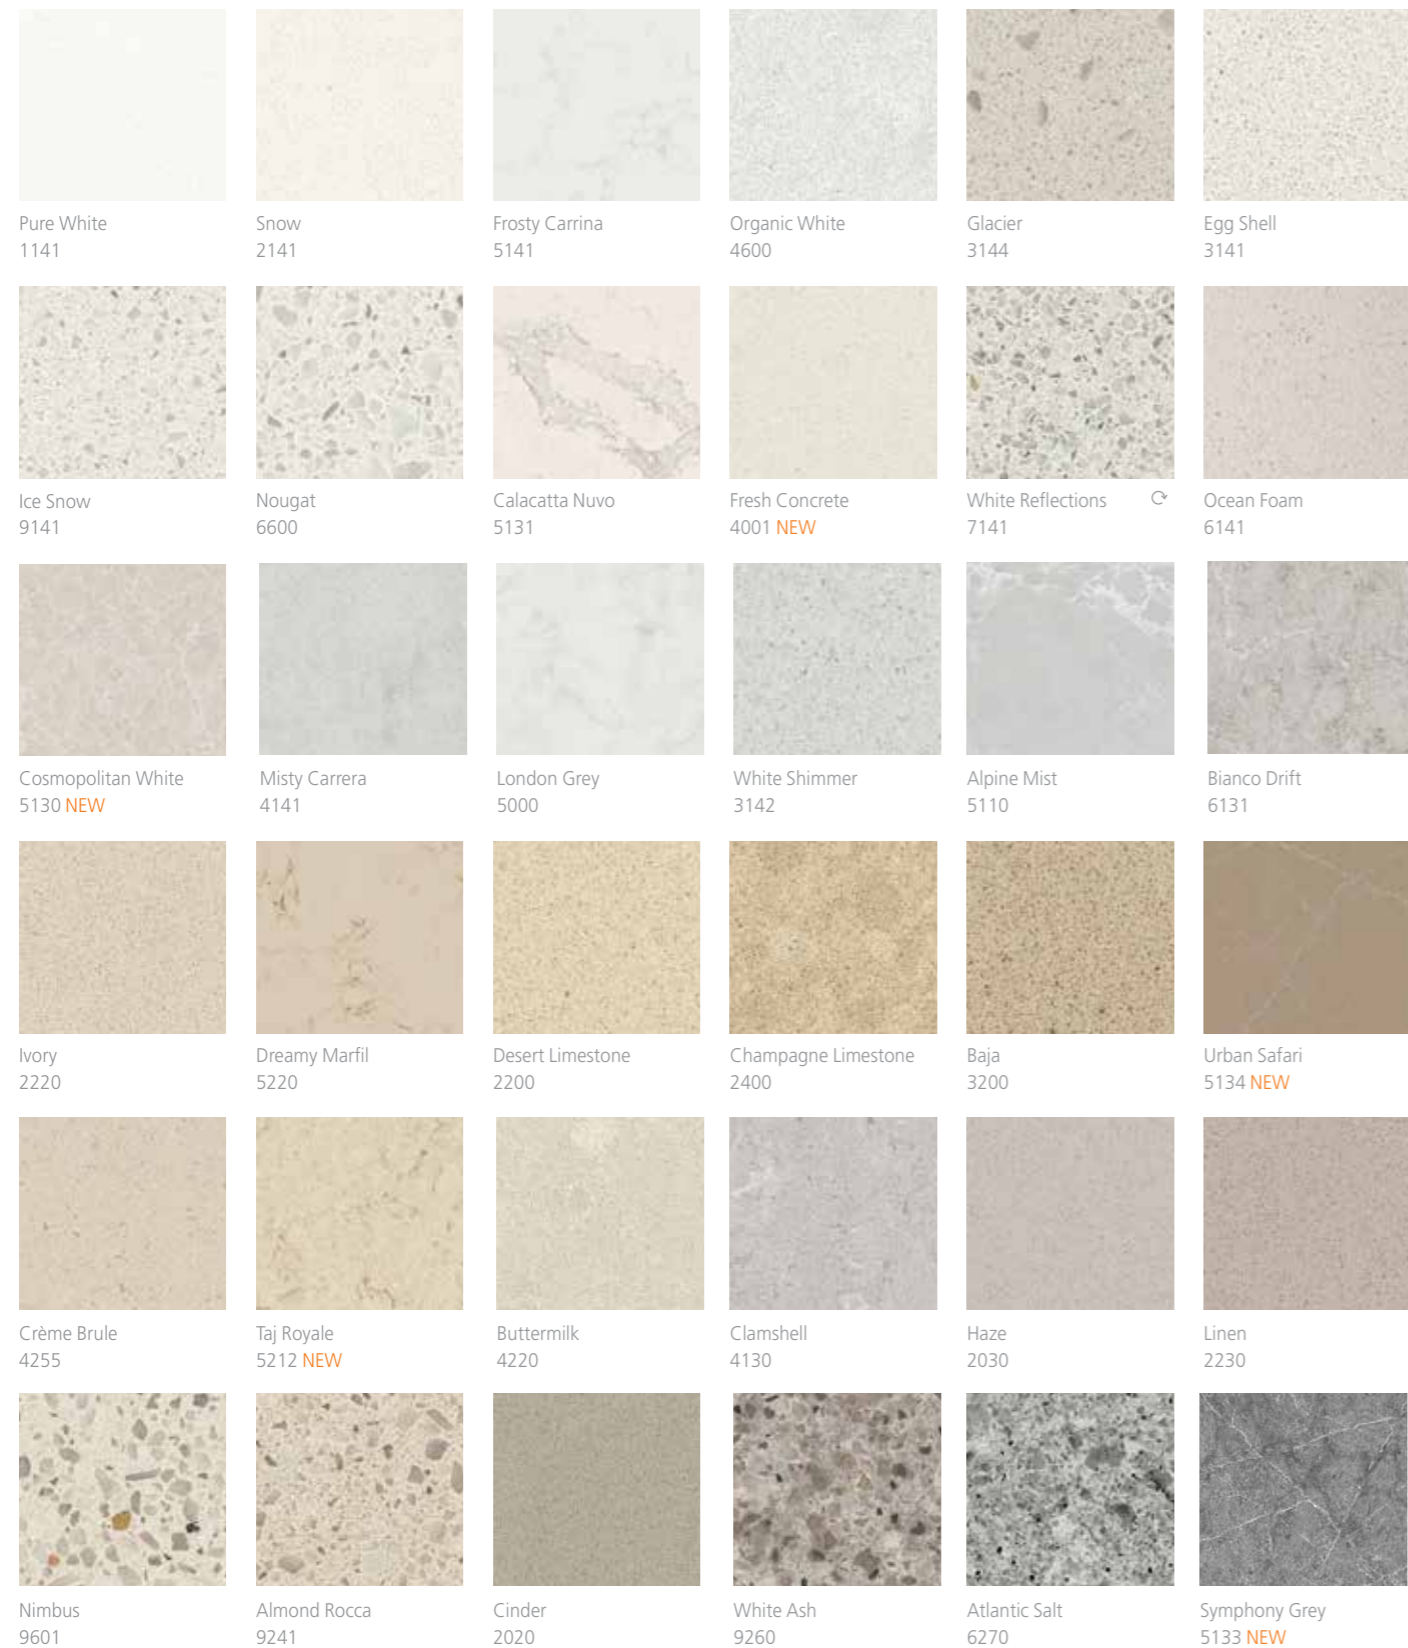

Opposite: 5131 Calacatta Nuvo

4001 Fresh Concrete

Our new 2015 colours - the Concrete series

4004 Raw Concrete

Caesarstone has taken on the new raw trend of industrial design and pushed it further with the innovative Concrete Series. This series makes a genuine design statement, combining the coarse concrete trend fused together with Caesarstone's enduring quality and durability to deliver a surface of unparalleled performance and style.

Raw Concrete 4004

Raw Concrete is a rougher version of the refined and delicate sleek concrete. Our designers have developed a colour that captures the spirit of the latest coarse concrete trend and fused it with Caesarstone's quality, durability and easy care and maintenance. A surface that makes a genuine design statement and will define the tone of any space.

Opposite: 4004 Raw Concrete

5130 Cosmopolitan White

5134 Urban Safari

5133 Symphony Grey

5212 Taj Royale

Our new 2015 colours - the Supernatural series

Supernatural combines the spirit of nature with the higher performance of Caesarstone. So many have been inspired by nature but none have captured its true essence quite like the designs in Caesarstone's Supernatural Series. A range that mirrors the complexity, emotion and uniqueness of natural stone while delivering superior quality and durability. Visually stunning, all the designs in the Supernatural Series have incredible depth, astonishing clarity and capture the essence of nature for your interiors.

Opposite: 5100 Vanilla Noir

The Classic Collection

The Timeless Colour Collection

This classic, multi-colour collection ranges from salt-and-pepper motifs to vivid colour blends, ideal for a variety of residential and commercial applications. Classic colours are available in three different finishes: polished, honed (matte or non-glossy) and viento (textured).