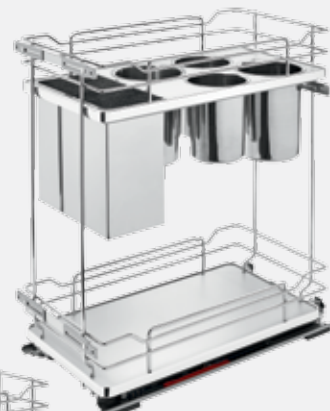

New Sized Chrome Base Organizers

Coming
Spring
2016

5322-BCSC-5

5322-BCSC-11

5322KB-BCSC-11

5322-BCSC-8

5322KB-BCSC-8

Featuring
blum
Concealed runners
and soft-close