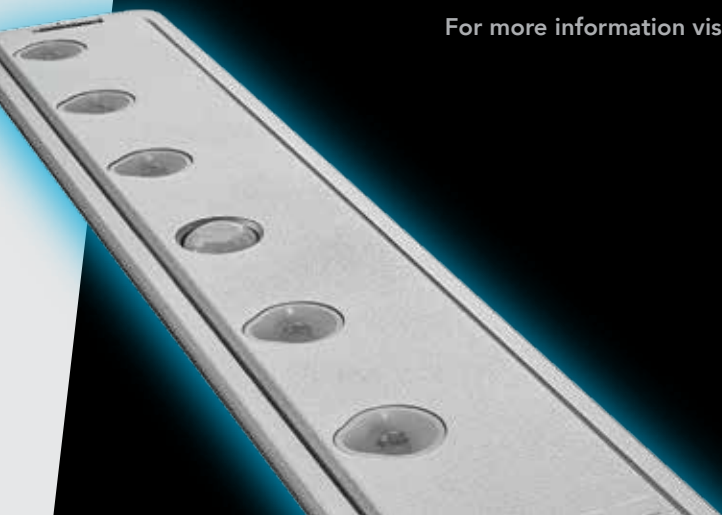

.h HALEMEIER designer collection

Add contemporary flair to your project with Tresco Lighting's new European inspired LED lighting. Designed by Halemeier. Featuring the best in German engineering, this collection contains an array of styles ideal for commercial displays, closets, drawers, shelves, and cabinet applications.

The Halemeier Designer Collection (.h for short) offers a multitude of features including motion detection, wireless installation and Center Spot Reduction optics that uses a unique diode configuration to eliminate glare.

For more information visit trescolighting.com/halemeier