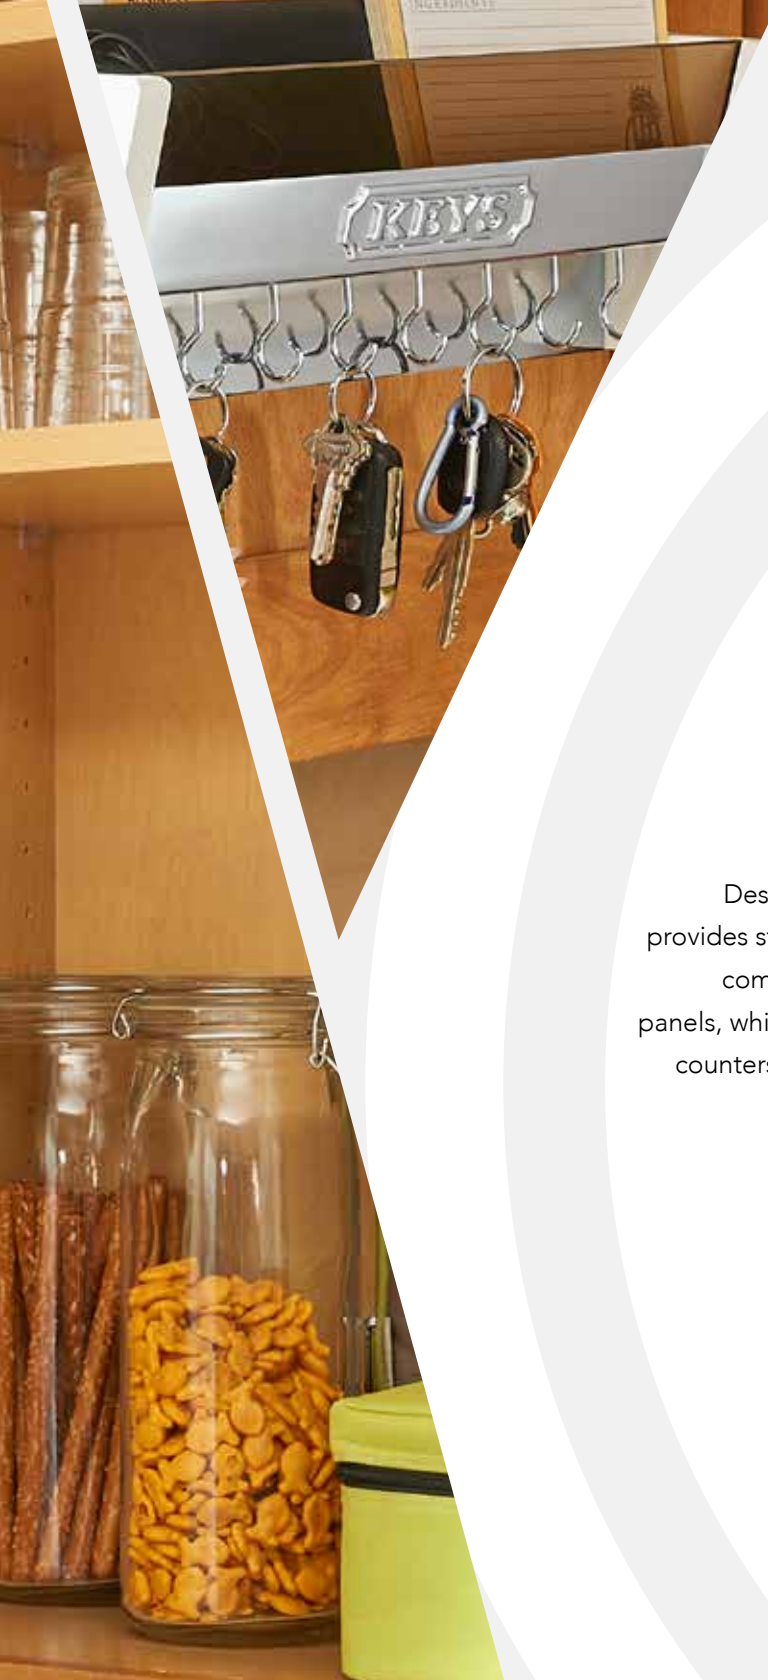

Mail Organizer

Designed for 18 in. wall cabinets, this beautiful mail organizer provides storage for letters and keys. Available in white or natural, it comes with chrome accents and durable, easy to clean acrylic panels, which add a touch of elegance to any design and keeps your counters clutter free. Our patented adjustable mounting brackets ensure easy installation. (US Patent No. 7,204,569)

Part Number	Description	Dimensions	Suggested List
4MR-18-1	Door Mount Mail Organizer for 18 in. wall cabinet (Natural)	13-1/2"W x 3-9/16"D x 15"H	$86.55
4MR-18W-1	Door Mount Mail Organizer for 18 in. wall cabinet (White)	13-1/2"W x 3-9/16"D x 15"H	$119.20