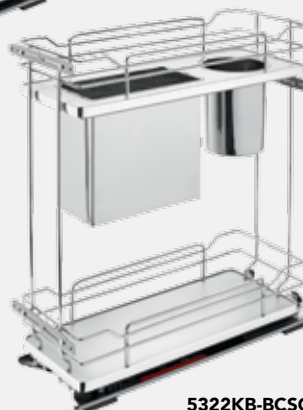

Featuring

Part Number	Description	Dimensions
5322UT-BCSC-8-GR	Grey Base Organizer with 3 bins for 12 in. base cabinet	8-3/8"W x 22-3/8"D x 21"H
5322UT-BCSC-8-MP	Maple Base Organizer with 3 bins for 12 in. base cabinet	8-3/8"W x 22-3/8"D x 21"H

New Sized Chrome Base Organizers

Coming
Spring
2016

5322-BCSC-5

5322-BCSC-11

5322KB-BCSC-11

5322-BCSC-8

5322KB-BCSC-8

Featuring
blum
Concealed runners
and soft-close