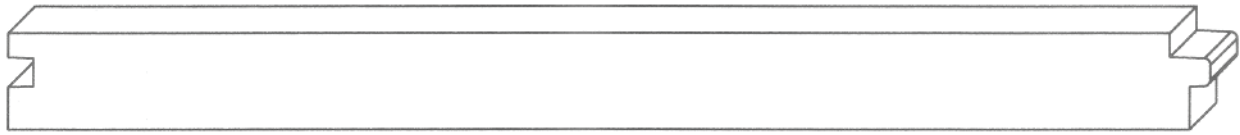

introducing

THE PIONEER™ SERIES

FROM PAST TO PRESENT, TIMELESS DESIGNS BLEND WITH TRADITIONAL CRAFTSMANSHIP

Photo Courtesy: Simply Beside Photography

www.pactrim.com

- Interior wall and ceiling panel (available in 15mm and 17mm thickness up to 16' lengths)
- Can be applied directly to studs eliminating drywall (please check your local fire codes)
- Contemporary and Country design options
- View additional photos at www.pactrim.com or visit us on HOZZ.com/pactrim

110 - 1 x 8 Nickel Slot-Single 7 3/8" also available in 1 x 6

120 - 1 x 8 Double Nickel Slot 7 3/8"

220 - 1 x 8 V Groove Single Face / Double V Back 7 3/8"

240 - 1 x 8 Nickel Slot / Beaded Back 7 3/8"