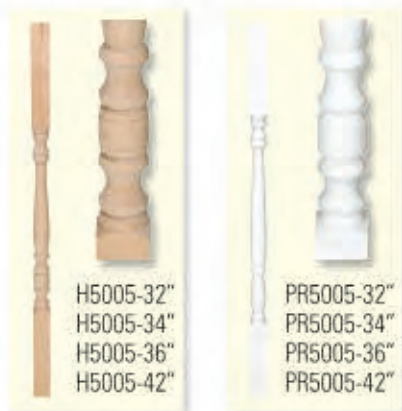

3091
Adjustable
Base
4 1/2" x 56-62"

4094
7 1/2" x 56"

4291
7 1/2" x 56"

4491
7 1/2" x 56"

4093
7 1/2" x 56"

La Scala Collection

1 5/8" BALUSTERS

3 1/4" NEWELS

NEWELS WITH OPTIONAL POST-TO-POST ACCESSORIES

Soft Wood

HAMPTON HEMLOCK SERIES

1 5/8" Balusters

3 1/4" Newels

Handrail

Shoe Rail and Fillet

Handrail Fittings