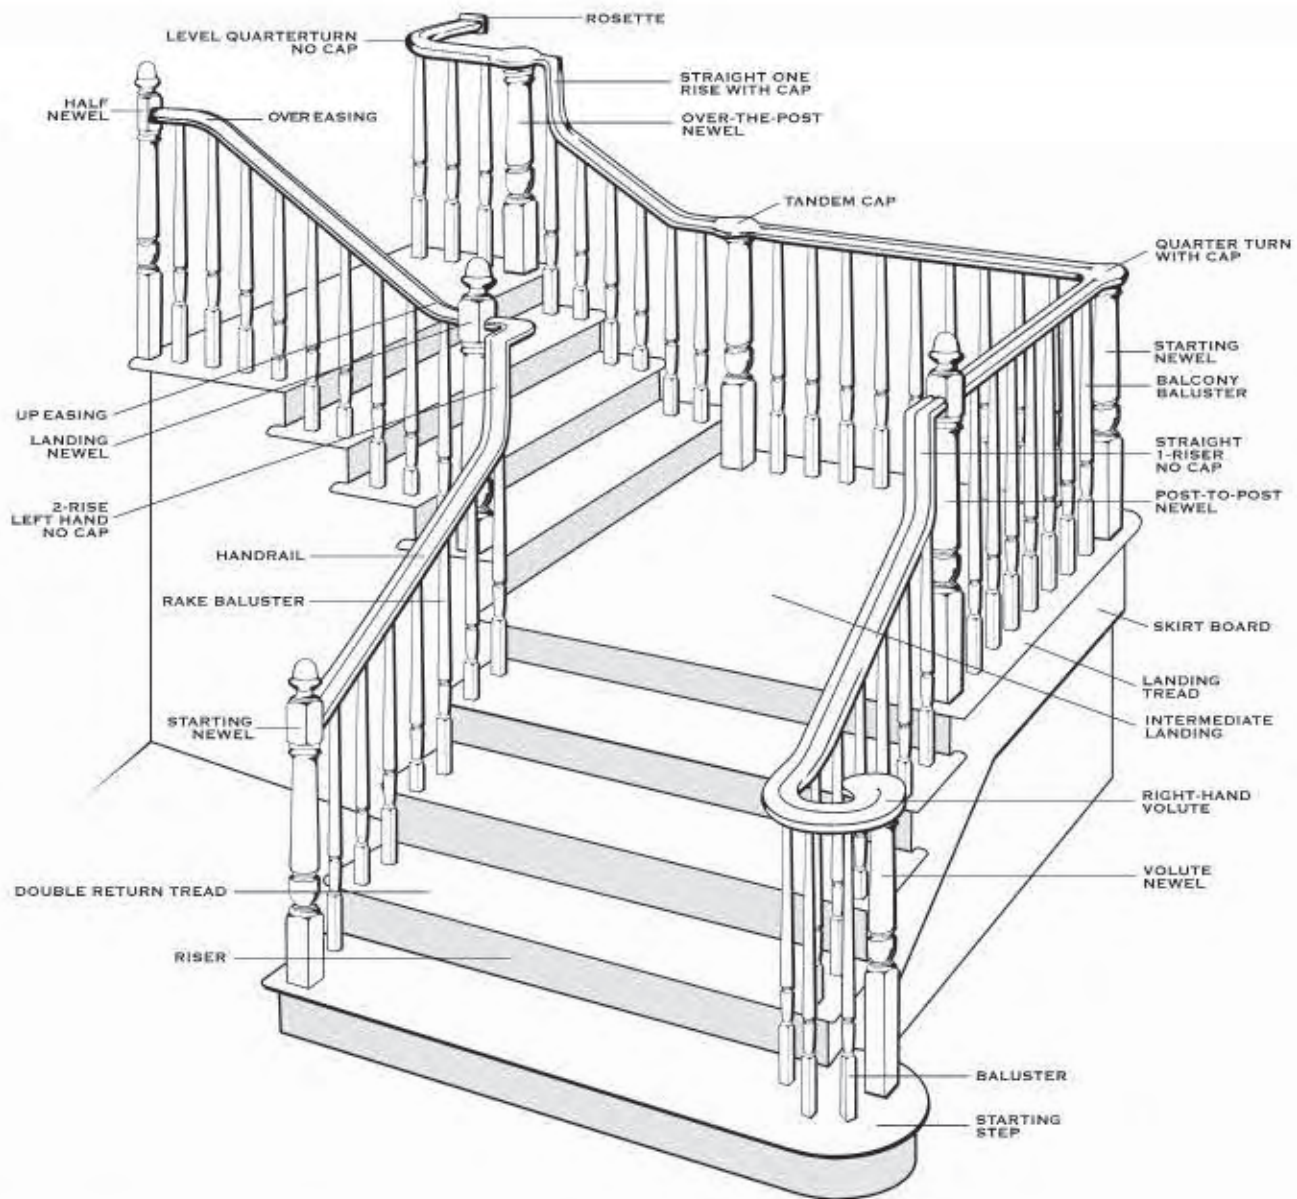

Anatomy of a Staircase

-
- BALUSTERS** - The vertical posts which support the railing of the staircase. The term "Balustrade" refers to the baluster and rail system.
- COVE MOULDING** - Decorative strip which when attached to the underside of the tread nosing, covers the joint between the tread and riser.
- FILLET** - Strips which fill the plow between balusters on plowed handrail and shoe rail. Used with square top balusters.
- FITTINGS** - The stair parts used to form a smooth transition when the handrail changes height or makes a turn at a landing or a balcony.
- HANDRAIL** - The horizontal or rake member of a balustrade system. It sits on top of the balusters and is supported by newel posts.
- NEWELS** - Major support posts for the balustrade system. Larger and heavier than the balusters, newels are located at the bottom and top of a staircase and at turns and critical support areas of balcony rails.
- NOSING** - The portion of a tread or landing tread which protrudes beyond the face of the riser.
- RISERS** - The vertical components of a stair which support the treads.
- SHOE RAIL** - A piece running along the floor which is plowed for the insertion of balusters.
- STARTING STEPS** - The first tread and riser at the bottom of the staircase.
- TREADS** - The horizontal portion of the staircase that is walked upon.