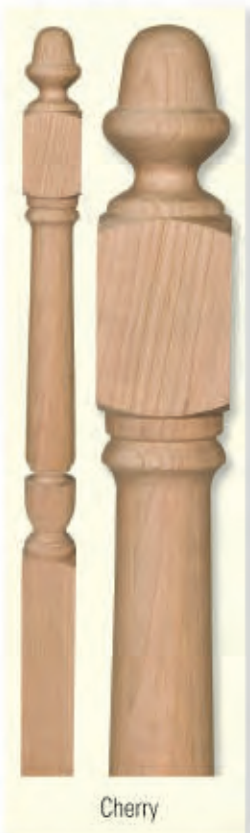

Wood Species

Universal Stair Parts specializes in a variety of products in many different wood species. Contact us for product availability and lead times on these and other exotic species of wood.