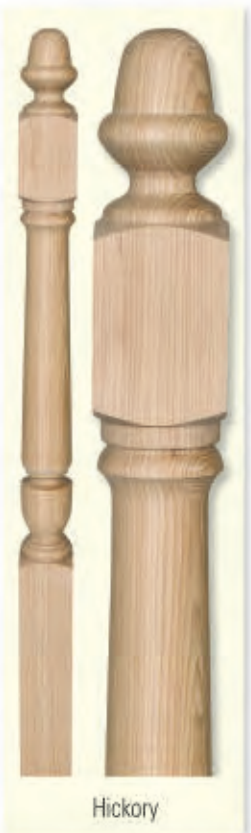

Wood Species

Universal Stair Parts specializes in a variety of products in many different wood species. Contact us for product availability and lead times on these and other exotic species of wood.