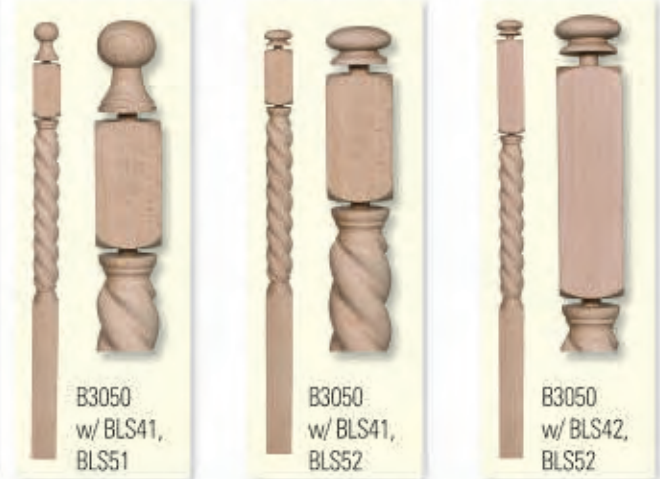

3091
Adjustable
Base
4 1/2" x 56-62"

4094
7 1/2" x 56"

4291
7 1/2" x 56"

4491
7 1/2" x 56"

4093
7 1/2" x 56"

La Scala Collection

1 5/8" BALUSTERS

3 1/4" NEWELS

NEWELS WITH OPTIONAL POST-TO-POST ACCESSORIES

Soft Wood

HAMPTON HEMLOCK SERIES

1 5/8" Balusters

3 1/4" Newels

Handrail

Shoe Rail and Fillet

Handrail Fittings