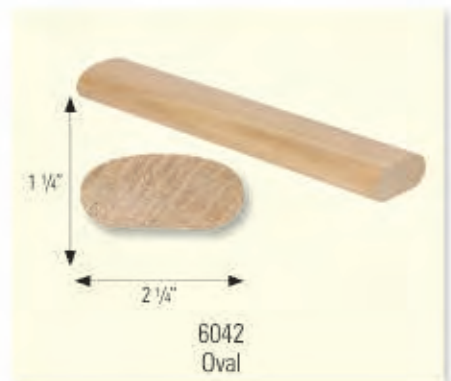

CONTEMPORARY AND WALL RAIL