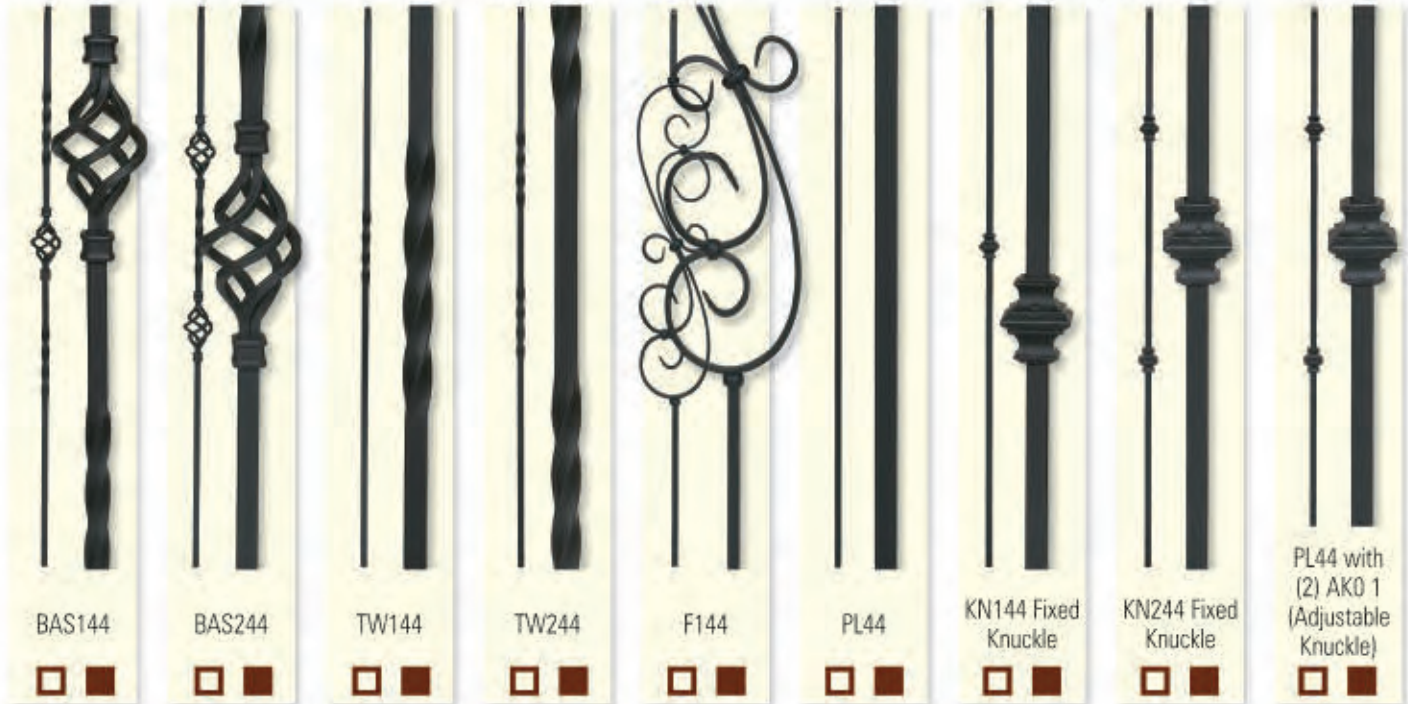

B

SB

SV

ORC

AB

ORB

BALCONY BALUSTERS 1/2" X 40"

Stocked Colors:

* Other colors available through special ordering

B

SB

BLYPLN40

BLYTW140

BLYBAS140

Decorative Metal

Available Colors