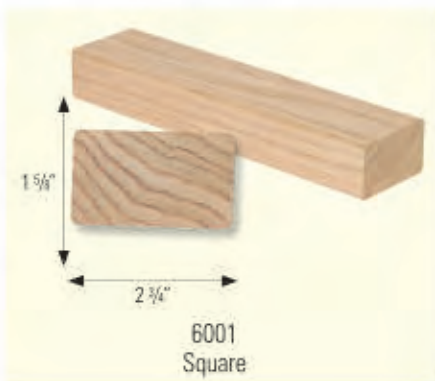

CONTEMPORARY AND WALL RAIL