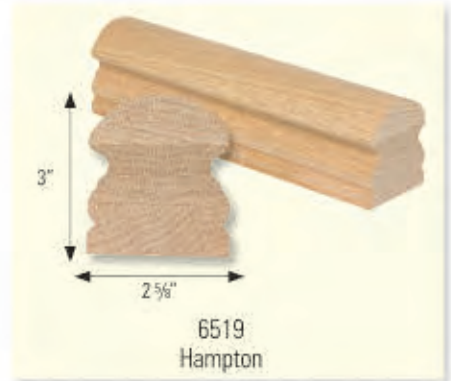

Handrail Profiles