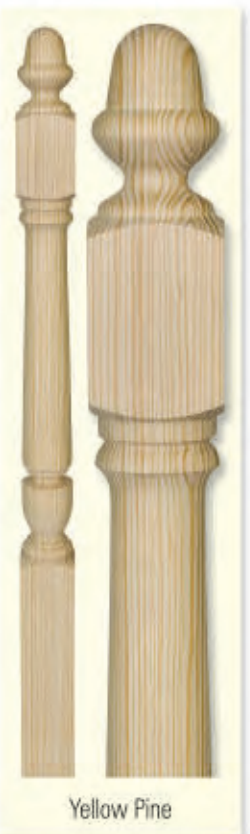

Wood Species

Universal Stair Parts specializes in a variety of products in many different wood species. Contact us for product availability and lead times on these and other exotic species of wood.