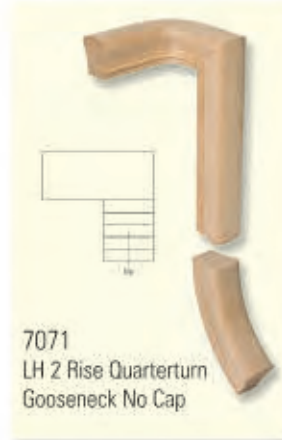

Handrail fittings are designed to accommodate changes in direction and pitch along a handrail. When selecting fittings, simply match the second digit in the fitting with the corresponding second digit in the handrail profile.

STARTING FITTINGS

*Item numbers below correspond with a 6010 Colonial Style handrail. For all other handrail profiles, insert the second number of the handrail to the second digit of the corresponding fitting.

HANDRAIL FITTINGS

Handrail Fittings

GOOSENECK FITTINGS

Treads

Please contact us for a quote on special dimensions.
Oak treads and Risers available engineered or solid (edge glued). Specify "OE" or "OS."

PLAIN