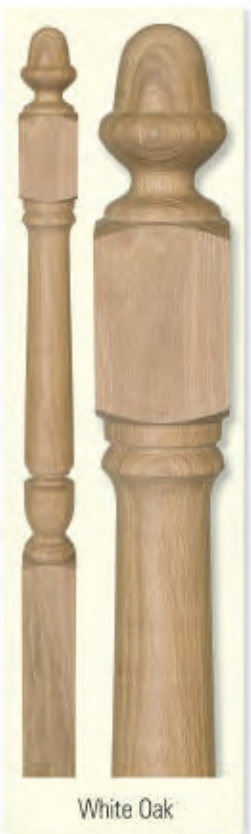

Wood Species

Universal Stair Parts specializes in a variety of products in many different wood species. Contact us for product availability and lead times on these and other exotic species of wood.