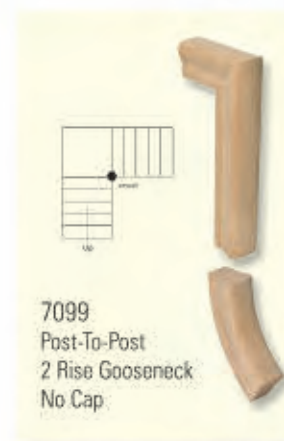

Handrail fittings are designed to accommodate changes in direction and pitch along a handrail. When selecting fittings, simply match the second digit in the fitting with the corresponding second digit in the handrail profile.

STARTING FITTINGS

*Item numbers below correspond with a 6010 Colonial Style handrail. For all other handrail profiles, insert the second number of the handrail to the second digit of the corresponding fitting.

HANDRAIL FITTINGS

Handrail Fittings

GOOSENECK FITTINGS

Treads

Please contact us for a quote on special dimensions.
Oak treads and Risers available engineered or solid (edge glued). Specify "OE" or "OS."

PLAIN