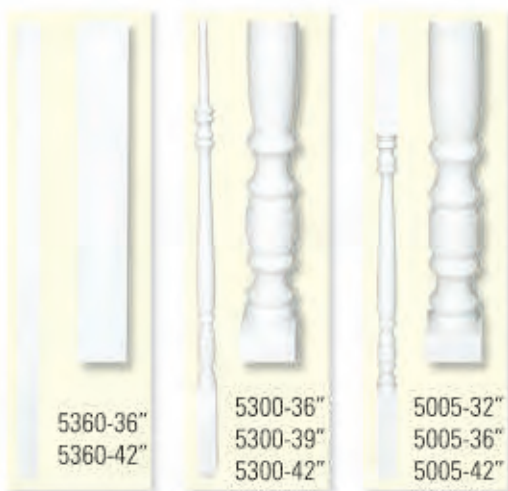

1 5/8" BALUSTERS

3 1/2" POST-TO-POST NEWELS

3 1/2" OVER-THE-POST NEWELS

Jefferson Collection

1 5/8" BALUSTERS

POST-TO-POST NEWELS

OVER-THE-POST NEWELS

Hampton Collection

1 5/8" BALUSTERS

POST-TO-POST NEWELS

OVER-THE-POST NEWELS

Box Newel Collection

4091
6 1/4" x 55"

2091FT 2091PT
Adjustable Base
Square and Pyramid Top
5 x 56-62"

4091-FP
6 1/4" x 55"

4075
3 1/2" x 56"