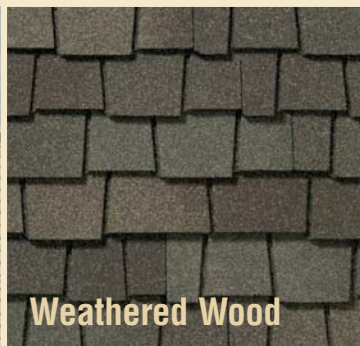

Note: It is difficult to reproduce the color clarity and actual color blends of these products. Before selecting your color, please ask to see several full-size shingles.

**Golden Prairie\*\***

**Weathered Wood**

Color Shown:  
**Aged Oak**

**Antique Slate**

PREMIUM COLOR BLEND \*\*

**Majestic Navy**

**Aged Oak**

**Welsh Gray**

**San Gabriel**

**Sheffield Black**

**Storm Cloud Gray**

**Mission Brown**

**Sedona Sunset**

**Black Oak**

**Stone Wood**

Color Shown:  
**Storm Cloud Gray**