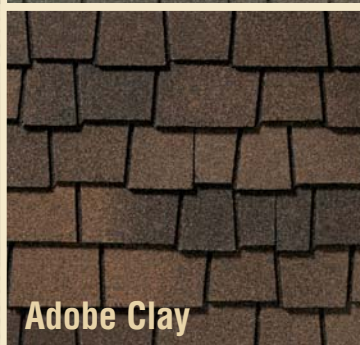

# Glenwood<sup>®</sup>

LIFETIME *Designer* SHINGLES

The Most Authentic Wood Shake-Look Shingles You Can Buy

LIFETIME DESIGNER SHINGLES — ULTRA-PREMIUM COLLECTION

U.S. only

\*See GAF Shingle & Accessory Ltd. Warranty for complete coverage and restrictions.

Note: It is difficult to reproduce the color clarity and actual color blends of these products. Before selecting your color, please ask to see several full-size shingles.

**Golden Prairie\*\***

**Weathered Wood**

Color Shown:  
**Aged Oak**

**Antique Slate**

PREMIUM COLOR BLEND \*\*

**Majestic Navy**

**Aged Oak**

**Welsh Gray**

**San Gabriel**

**Sheffield Black**

**Storm Cloud Gray**

**Mission Brown**

**Sedona Sunset**

**Black Oak**

**Stone Wood**

Color Shown:  
**Storm Cloud Gray**