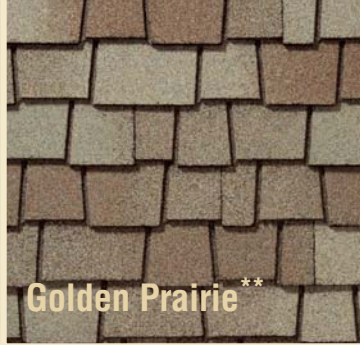

Dusky Gray

Color Shown:
Golden Prairie**

**Rated by the Cool Roof Rating Council (CRRC), can be used to comply with Title 24 roofing product requirements, and meets the Los Angeles Green Building Code.