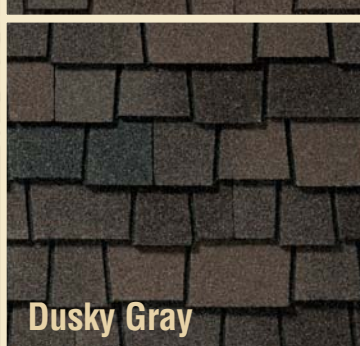

Autumn Harvest

Dusky Gray

**Rated by the Cool Roof Rating Council (CRRC), can be used to comply with Title 24 roofing product requirements, and meets the Los Angeles Green Building Code.