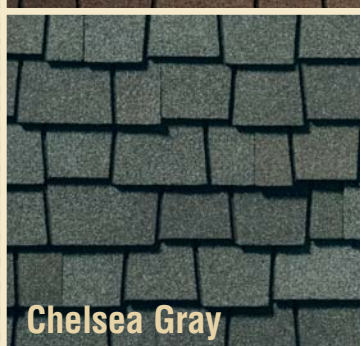

Adobe Clay

**Rated by the Cool Roof Rating Council (CRRC), can be used to comply with Title 24 roofing product requirements, and meets the Los Angeles Green Building Code.