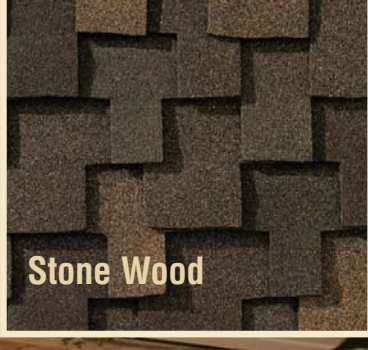

Color Shown:  
**Aged Oak**

**Antique Slate**

PREMIUM COLOR BLEND \*\*

**Majestic Navy**

**Aged Oak**

**Welsh Gray**

**San Gabriel**

**Sheffield Black**

**Storm Cloud Gray**

**Mission Brown**

**Sedona Sunset**

**Black Oak**

**Stone Wood**

Color Shown:  
**Storm Cloud Gray**

Color Shown:  
**Emerald Green**

<p><b>PREMIUM COLOR BLEND</b> **</p>				
<p><b>Royal Slate</b></p>	<p><b>Antique Slate</b> (less contrast than English Gray)</p>	<p><b>Emerald Green</b></p>	<p><b>English Gray</b> (more contrast than Antique Slate)</p>	<p><b>Weathered Slate</b></p>