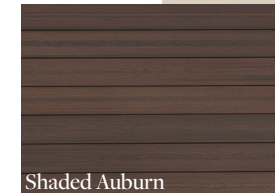

©2018 TAMKO Building Products, Inc. TAMKO®, EverGrain®, Envision®, Marquee Railing®, and Tam-Rail® are registered trademarks of TAMKO Building Products, Inc.

Shown: Distinction Rustic Walnut with Spiced Teak border

COLOR & COLLECTION OPTIONS

ENVISION DISTINCTION™

Luxury Collection

Bold Colors &
Dramatic Highlights

Shaded Auburn

Spiced Teak

Grey Wood

Rustic Walnut