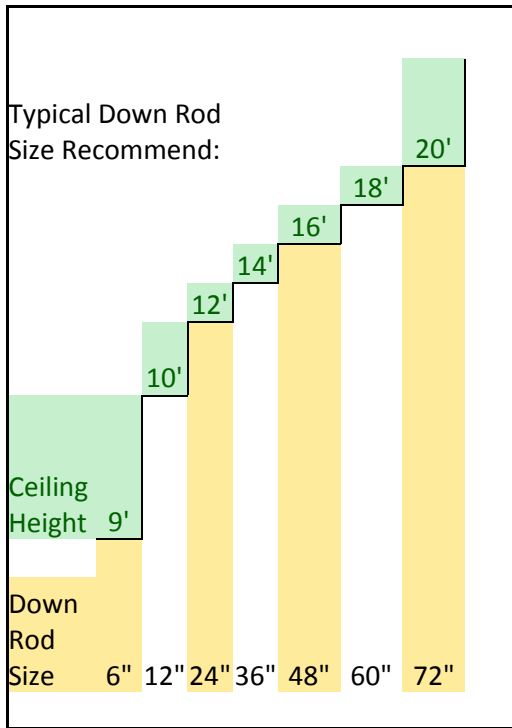

Black All Weather Ceiling Fan Blades.